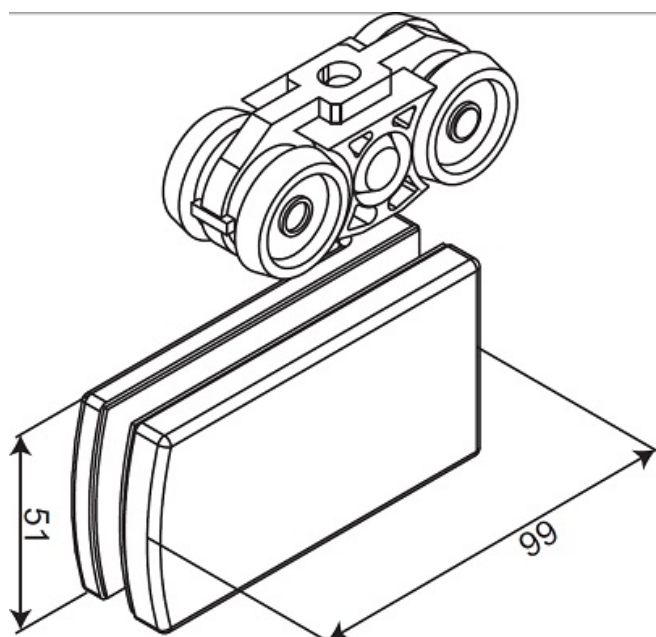

PRODUCT SHEET

Description:

Glass Folding Door 10-12mm Top End Roller, SS304

Item number:

28.29.050-0

Units	Box	Carton	HS Code	Barcode
Pcs.	1	20	8302415000	
				5704866444620

SISO A/S
Mileparken 11
DK-2740 Skovlunde
Denmark
VAT: DK 24786013